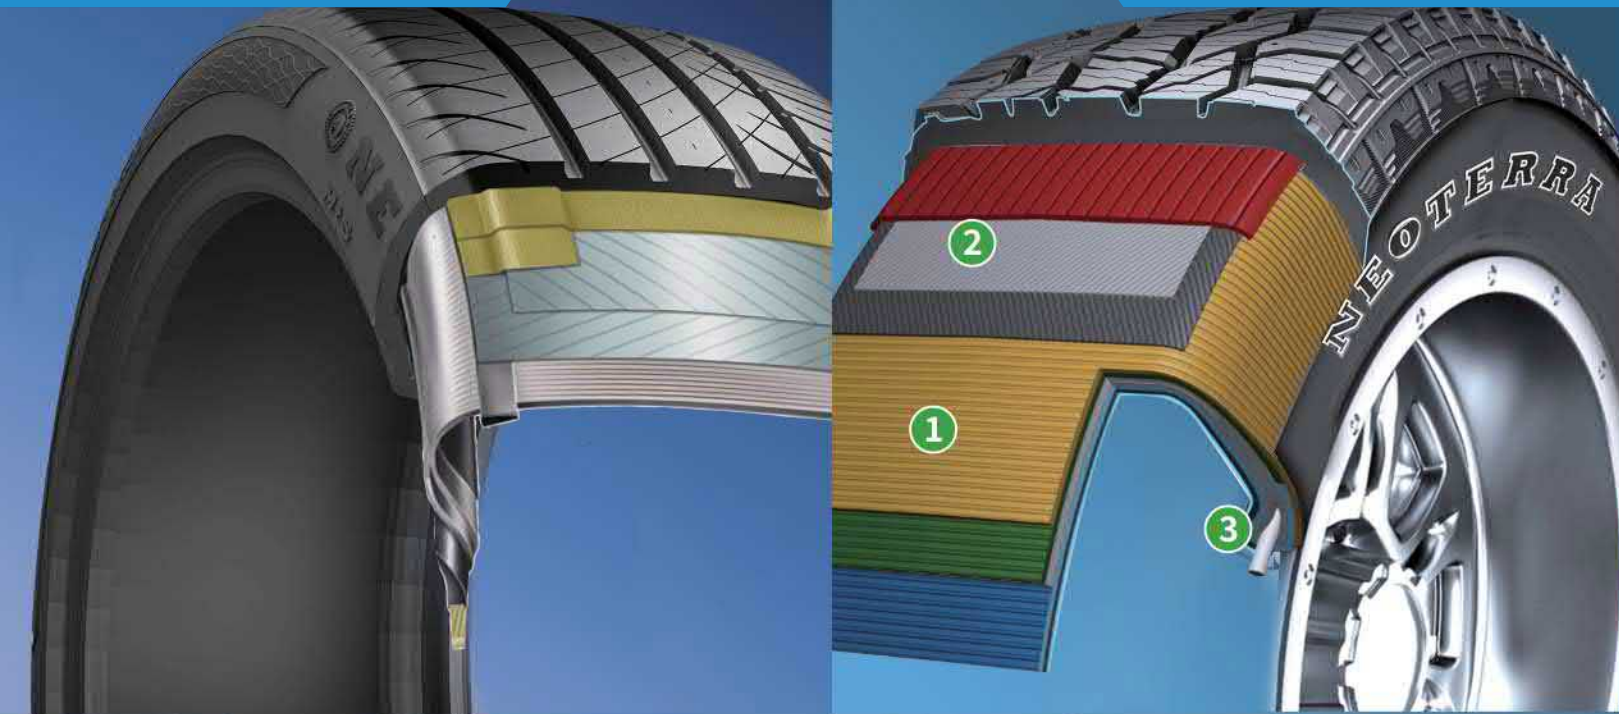

NEOTERRA PASSENGER & LIGHT TRUCK TIRES

Specially formulated compound developed specifically for North America road conditions. Outstanding handling and guaranteed long tread life.

- Patented tread patterns designed specifically for the North America market delivers enhanced driving experience and reliability.
- Manufactured at with state of the art technology in world class production facilities around the world with rigorous quality control and consistency.
- Passenger tire construction employs a seamless bead bundle for increased ride control and superior handling.
- Light truck construction features:
  1. 1 Triple ply polyester design with high sidewall turn up.
  2. 2 Two steel body ply's and two full nylon cap belts covering tread and shoulder area
  3. 3 Larger bead with extra sidewall rubber produce robust performance combined with an ultra comfortable ride.

NEOTERRA COMMERCIAL TRUCK TIRES

4-belt casing construction for guaranteed readability and durable performance.

- Dual-compound tread with specially formulated compounds allow for longer wear and lower rolling resistance.
- Wide body construction for an expanded footprint on the road to improve stability and lateral handling.
- Developed and Manufactured utilizing the most advanced technologies in the tire industry.